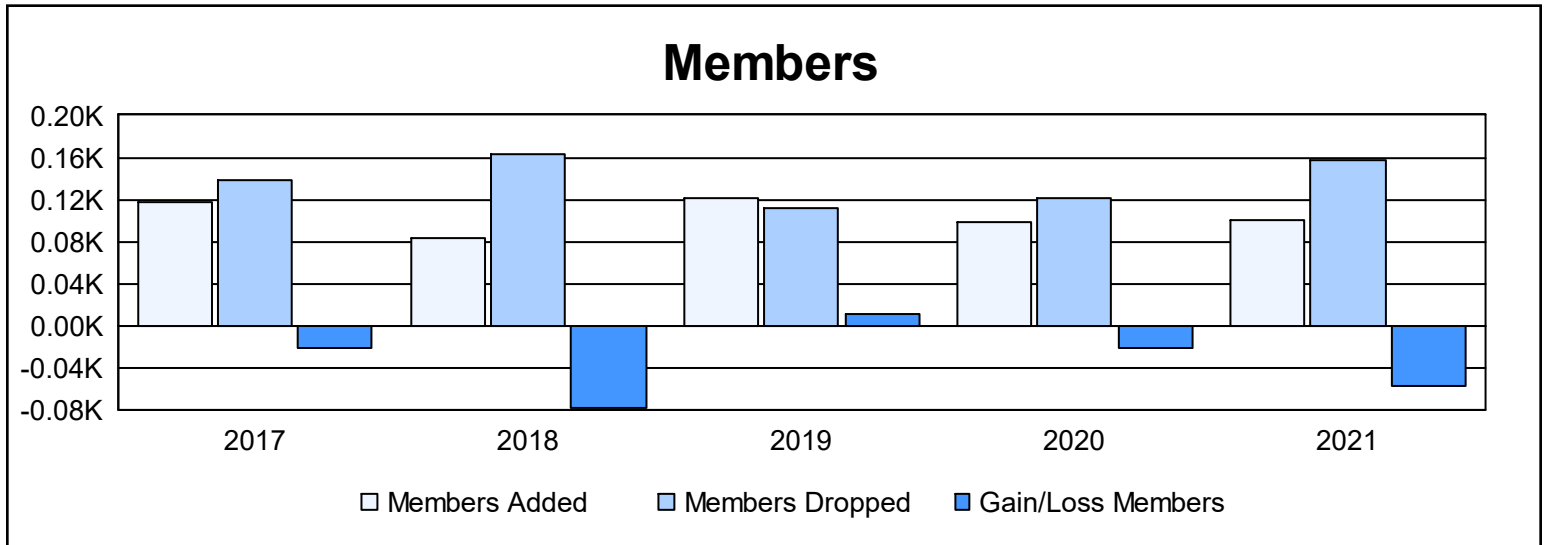

Year	New Clubs	Dropped Clubs	Gain/ Loss Clubs	New Members	Charter Members	Reinstate Members	Transfer Members	Total Member Added	Total Members Dropped	Gain/ Loss Members
2016-2017	0	0	0	102	0	7	8	117	139	-22
2017-2018	0	1	-1	68	1	11	4	84	163	-79
2018-2019	1	1	0	85	23	8	6	122	111	11
2019-2020	0	0	0	89	1	3	6	99	121	-22
2020-2021	0	1	-1	98	0	3	0	101	158	-57
<b>Average</b>	<b>0</b>	<b>1</b>	<b>0</b>	<b>88</b>	<b>5</b>	<b>6</b>	<b>5</b>	<b>105</b>	<b>138</b>	<b>-34</b>

### Membership Composition June 2021 Cumulative