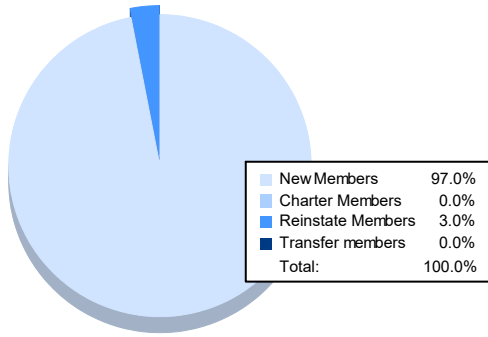

Year	New Clubs	Dropped Clubs	Gain/ Loss Clubs	New Members	Charter Members	Reinstate Members	Transfer Members	Total Member Added	Total Members Dropped	Gain/ Loss Members
2016-2017	0	0	0	102	0	7	8	117	139	-22
2017-2018	0	1	-1	68	1	11	4	84	163	-79
2018-2019	1	1	0	85	23	8	6	122	111	11
2019-2020	0	0	0	89	1	3	6	99	121	-22
2020-2021	0	1	-1	98	0	3	0	101	158	-57
<b>Average</b>	<b>0</b>	<b>1</b>	<b>0</b>	<b>88</b>	<b>5</b>	<b>6</b>	<b>5</b>	<b>105</b>	<b>138</b>	<b>-34</b>

### Membership Composition June 2021 Cumulative