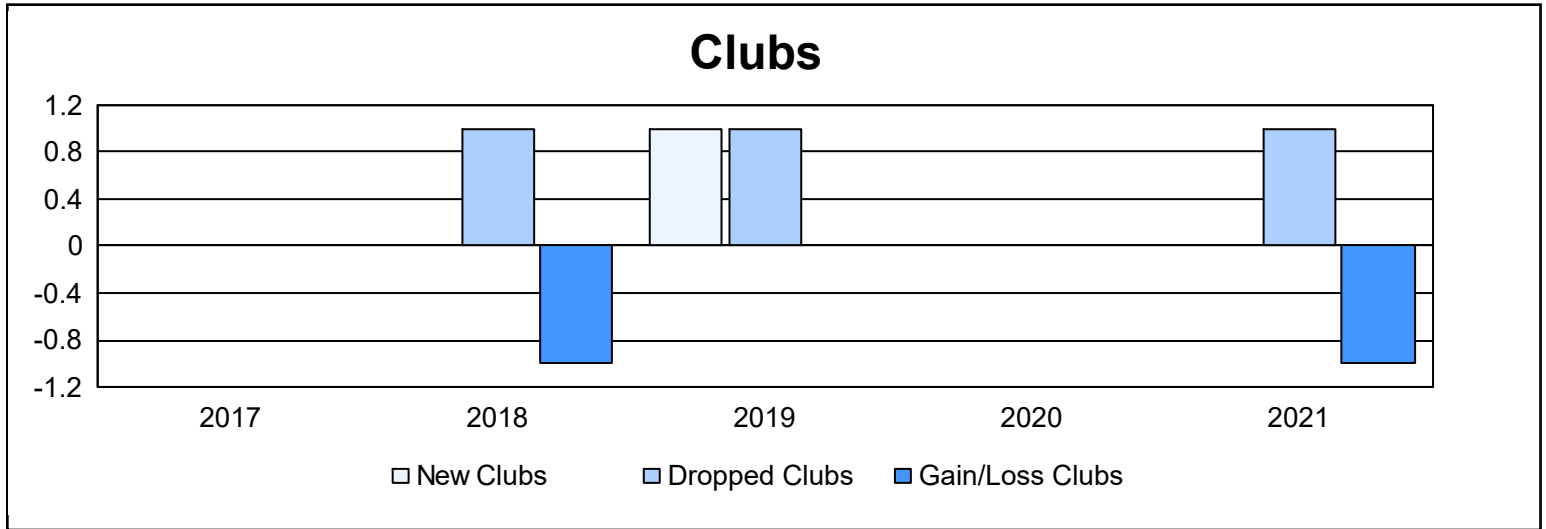

Year	New Clubs	Dropped Clubs	Gain/ Loss Clubs	New Members	Charter Members	Reinstate Members	Transfer Members	Total Member Added	Total Members Dropped	Gain/ Loss Members
2016-2017	0	0	0	102	0	7	8	117	139	-22
2017-2018	0	1	-1	68	1	11	4	84	163	-79
2018-2019	1	1	0	85	23	8	6	122	111	11
2019-2020	0	0	0	89	1	3	6	99	121	-22
2020-2021	0	1	-1	98	0	3	0	101	158	-57
<b>Average</b>	<b>0</b>	<b>1</b>	<b>0</b>	<b>88</b>	<b>5</b>	<b>6</b>	<b>5</b>	<b>105</b>	<b>138</b>	<b>-34</b>

### Membership Composition June 2021 Cumulative